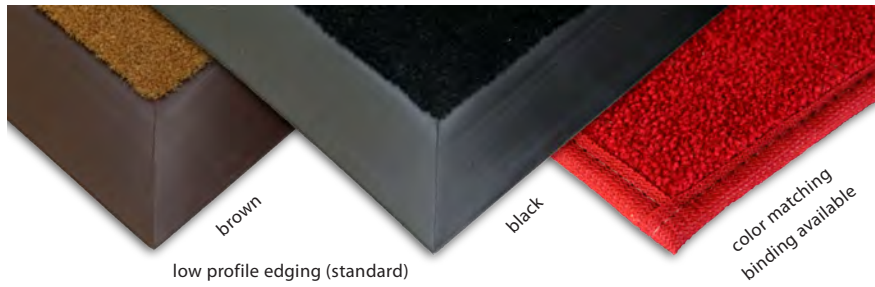

Next Step Flooring Solutions – Base & Logo Colors